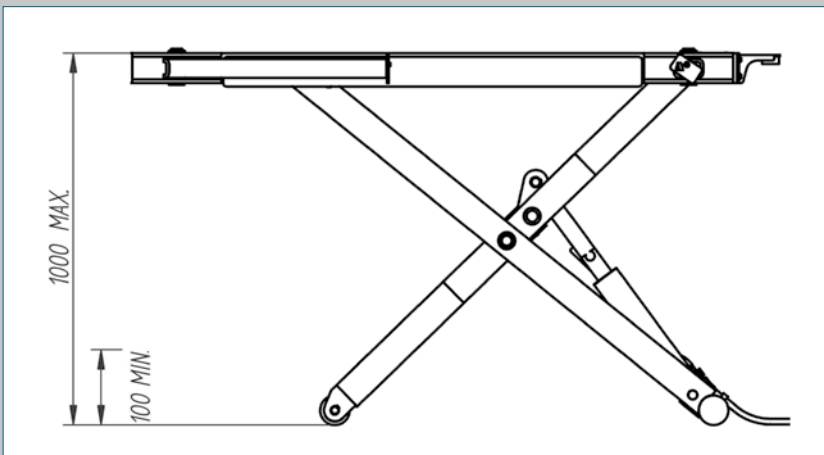

Fast moving on trolley wheels

TECHNICAL SPECIFICATIONS

powerLIFT.R

Lift capacity	3 tonne
Air pressure	8 bar
Weight	450kg
Working height	Up to 1 metre

Watch a video of the **powerLIFT.R** in action
Scan here to see it in action or visit <http://bit.ly/1BTdm1t>