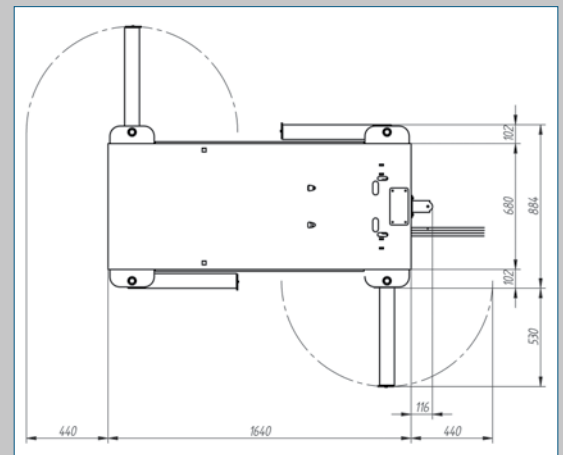

Fast moving on trolley wheels

TECHNICAL SPECIFICATIONS

powerLIFT.R

Lift capacity	3 tonne
Air pressure	8 bar
Weight	450kg
Working height	Up to 1 metre

Watch a video of the **powerLIFT.R** in action
Scan here to see it in action or visit <http://bit.ly/1BTdm1t>