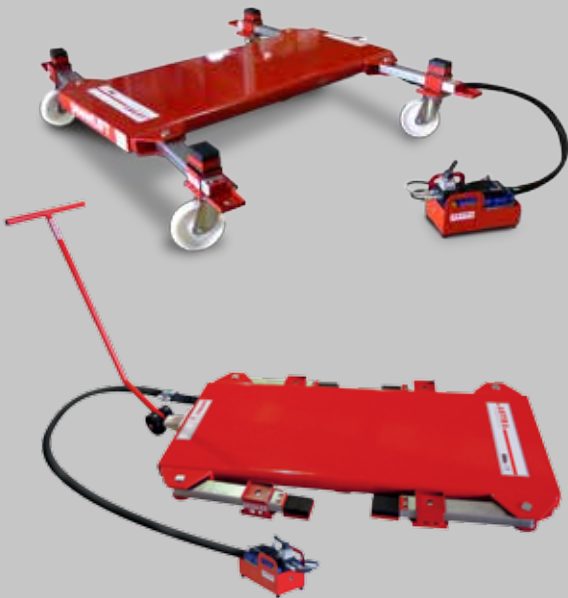

Revolutionary

4 Wheel "Lift & Move"

System

Spray booths • Welding • Benches • Lifts

The **powerLIFT.R** is a revolutionary 4 Wheel "Lift & Move" System, which apart from being a 3 tonne 4 wheel lift, also enables you to easily push the lifted vehicle around your body shop or work shop on trolley wheels.

KEY BENEFITS:

- ✓ Compact design – will get under a vehicle at only 100mm minimum height
- ✓ "Lift" - Fast 4 wheel lifting
- ✓ Working height of 1 metre
- ✓ "Move" - Easy to push the lifted vehicle around the body shop on trolley wheels
- ✓ Simple to use
- ✓ 3 tonne lift
- ✓ 3 year warranty

The unique 4 Wheel “Lift & Move” System will increase your productivity and space utilisation - by being able to move vehicles around easily and quickly on trolley wheels to the required area.

Working height up to 1 metre

Fast moving on trolley wheels

TECHNICAL SPECIFICATIONS

powerLIFT.R

Lift capacity	3 tonne
Air pressure	8 bar
Weight	450kg
Working height	Up to 1 metre

Watch a video of the **powerLIFT.R** in action
Scan here to see it in action or visit <http://bit.ly/1BTdm1t>