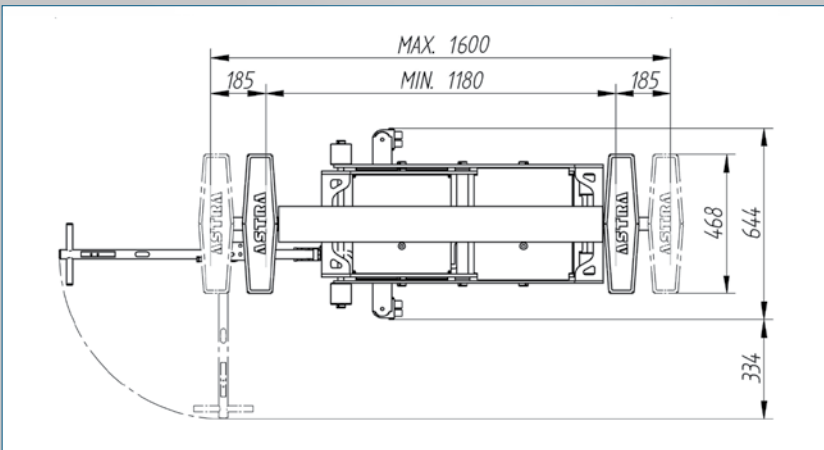

TECHNICAL SPECIFICATIONS

Lift capacity	2.2 tonnes
Air pressure	6/8 bar
Weight	152kg
Working height (back)	Up to 1.56m
Working height (front)	Up to 1.1m

INCLUDED ACCESSORIES

-  x2 Trolley Wheels
-  x2 Axle Stands
-  Lifting Adaptors for vans and 4x4