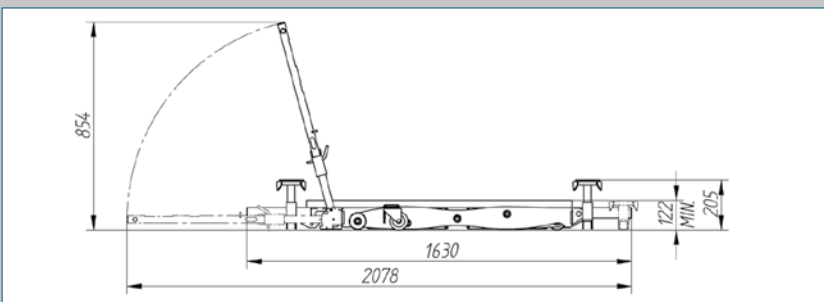

TECHNICAL SPECIFICATIONS

Lift capacity	2.2 tonnes
Air pressure	6/8 bar
Weight	152kg
Working height (back)	Up to 1.56m
Working height (front)	Up to 1.1m

INCLUDED ACCESSORIES

-  x2 Trolley Wheels
-  x2 Axle Stands
-  Lifting Adaptors for vans and 4x4